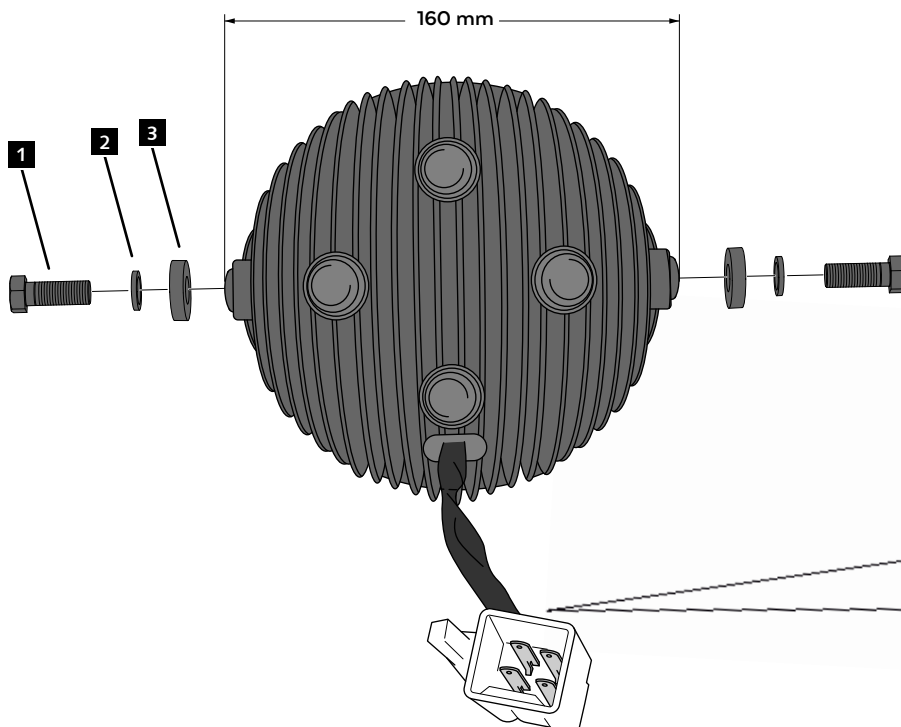

FARO DE LED LUMEN S

M O U N T I N G I N S T R U C T I O N S

REF 21221N

FARO TECNOLOGIA LED / LED TECHNOLOGY HEADLIGHT

ID.	PIEZA / PART	DESCRIPCIÓN	DESCRIPTION	QTY.
1		Tornillo M8x30 DIN933	M8x30 DIN933 screw	2
2		Arandela M8 DIN 125	M8 DIN 125 washer	2
3		Arandela grower M8 DIN127	M8 DIN127 grower washer	2

CONEXIÓN / CONNECTION

A	AZUL / BLUE	LARGAS / HIGH BEAM
B	MARRÓN / BROWN	POSICIÓN / POSITION
C	BLANCO/WHITE	CORTAS / DIPPED BEAM
D	VERDE / GREEN	NEGATIVO / NEGATIVE

FARO DE LED LUMEN S

M O U N T I N G I N S T R U C T I O N S

REF 21221N

FARO TECNOLOGIA LED / LED TECHNOLOGY HEADLIGHT

POSICIÓN / POSITION

CORTAS (Cruce) / DIPPED BEAM

LARGAS (Carretera) / HIGH BEAM