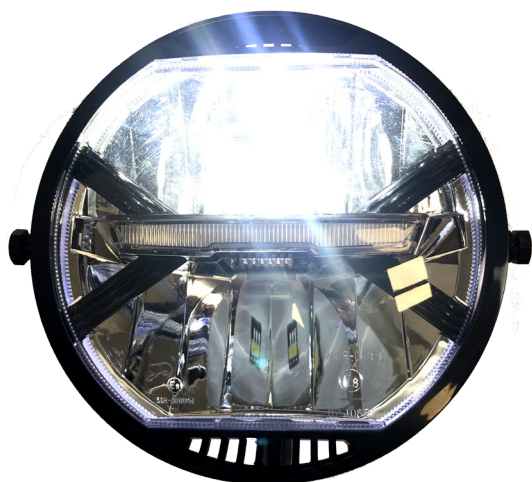

FARO DE LED LUMEN S

M O U N T I N G I N S T R U C T I O N S

REF 21221N

FARO TECNOLOGIA LED / LED TECHNOLOGY HEADLIGHT

ID.	PIEZA / PART	DESCRIPCIÓN	DESCRIPTION	QTY.
1		Tornillo M8x30 DIN933	M8x30 DIN933 screw	2
2		Arandela M8 DIN 125	M8 DIN 125 washer	2
3		Arandela grower M8 DIN127	M8 DIN127 grower washer	2

CONEXIÓN / CONNECTION

A	AZUL / BLUE	LARGAS / HIGH BEAM
B	MARRÓN / BROWN	POSICIÓN / POSITION
C	BLANCO/WHITE	CORTAS / DIPPED BEAM
D	VERDE / GREEN	NEGATIVO / NEGATIVE

FARO DE LED LUMEN S

M O U N T I N G I N S T R U C T I O N S

REF 21221N

FARO TECNOLOGIA LED / LED TECHNOLOGY HEADLIGHT

POSICIÓN / POSITION

CORTAS (Cruce) / DIPPED BEAM

LARGAS (Carretera) / HIGH BEAM