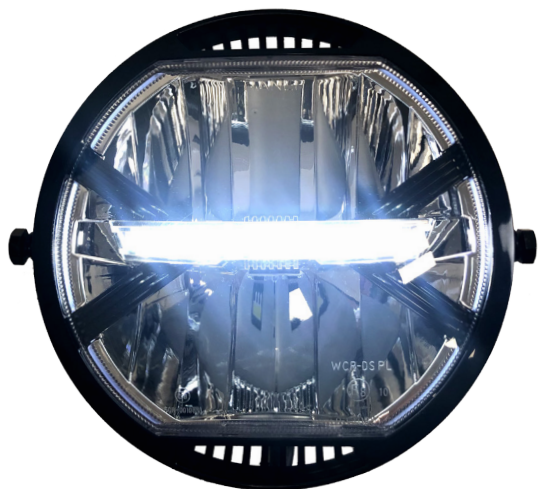

FARO DE LED LUMEN S

M O U N T I N G I N S T R U C T I O N S

REF 21221N

FARO TECNOLOGIA LED / LED TECHNOLOGY HEADLIGHT

ID.	PIEZA / PART	DESCRIPCIÓN	DESCRIPTION	QTY.
1		Tornillo M8x30 DIN933	M8x30 DIN933 screw	2
2		Arandela M8 DIN 125	M8 DIN 125 washer	2
3		Arandela grower M8 DIN127	M8 DIN127 grower washer	2

CONEXIÓN / CONNECTION

A	AZUL / BLUE	LARGAS / HIGH BEAM
B	MARRÓN / BROWN	POSICIÓN / POSITION
C	BLANCO/WHITE	CORTAS / DIPPED BEAM
D	VERDE / GREEN	NEGATIVO / NEGATIVE

FARO DE LED LUMEN S

M O U N T I N G I N S T R U C T I O N S

REF 21221N

FARO TECNOLOGIA LED / LED TECHNOLOGY HEADLIGHT

POSICIÓN / POSITION

CORTAS (Cruce) / DIPPED BEAM

LARGAS (Carretera) / HIGH BEAM