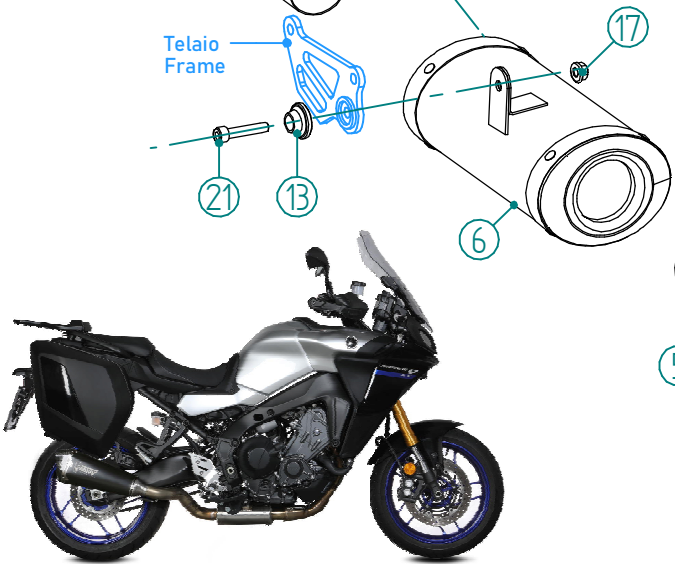

*Catalytic Converter  
Cod. ACC.077.A1  
Optional for Y.069.LDRB - Y.069.LDRX  
Included in Y.069.KDRB - Y.069.KDRX*

#	DESCRIPTION	PART NUMBER	QTY
1	Collettore #1 / Down pipe #1	9773Y066S2A	1
2	Collettore #2 / Down pipe #2	9773Y066S2B	1
3	Collettore #3 / Down pipe #3	9773Y066S2C	1
4	Tubo di raccordo 3-1 / Link pipe 3-1	9773Y066S2D	1
5	Tubo di raccordo / Link pipe	9773Y066S2EA	1
6	Pre-silenziatore / Pre-silencer	9773Y066S2EB	1
7	Tubo di raccordo / Link pipe	9773Y069S2E	1
8	Silenziatore / Muffler - dB killer 50.DK.123.0	Delta Race Ø55	1
9	Boccola interna in acciaio / Internal steel bush	50.73.337.1	3
10	Boccola esterna in acciaio / External steel bush	50.73.338.1	3
11	Flangia in alluminio / Aluminium flange	50.73.339.1	3
12	Vite M8x20 / Screw M8x20	50.73.894.1	1
13	Rondella in alluminio nera / Black aluminium washer	50.73.221.1	2
14	Staffa / Bracket	50.SS.1324.0	1
15	Vite M8 x 16 / Screw M8 x 16	50.73.098.1	2
16	Rondella di sicurezza / Safety washer	50.73.604.1	2
17	Dado M8 flangiato / Flanged nut M8	50.73.393.1	2
18	Rondella M8 / Washer M8	50.73.270.1	3
19	Vite M8 x 18 / Screw M8 x 18	50.73.417.1	3
20	Staffa / Bracket	50.SS.1290.0	1
21	Vite M8x40 / Screw M8x40	50.73.075.1	1
22	Molla media / Middle spring	50.73.359.1	8
23	Molla corta / Short Spring	50.73.123.1	5
24	Tubo in gomma per molla / Rubber pipe for spring	50.73.210.1	13