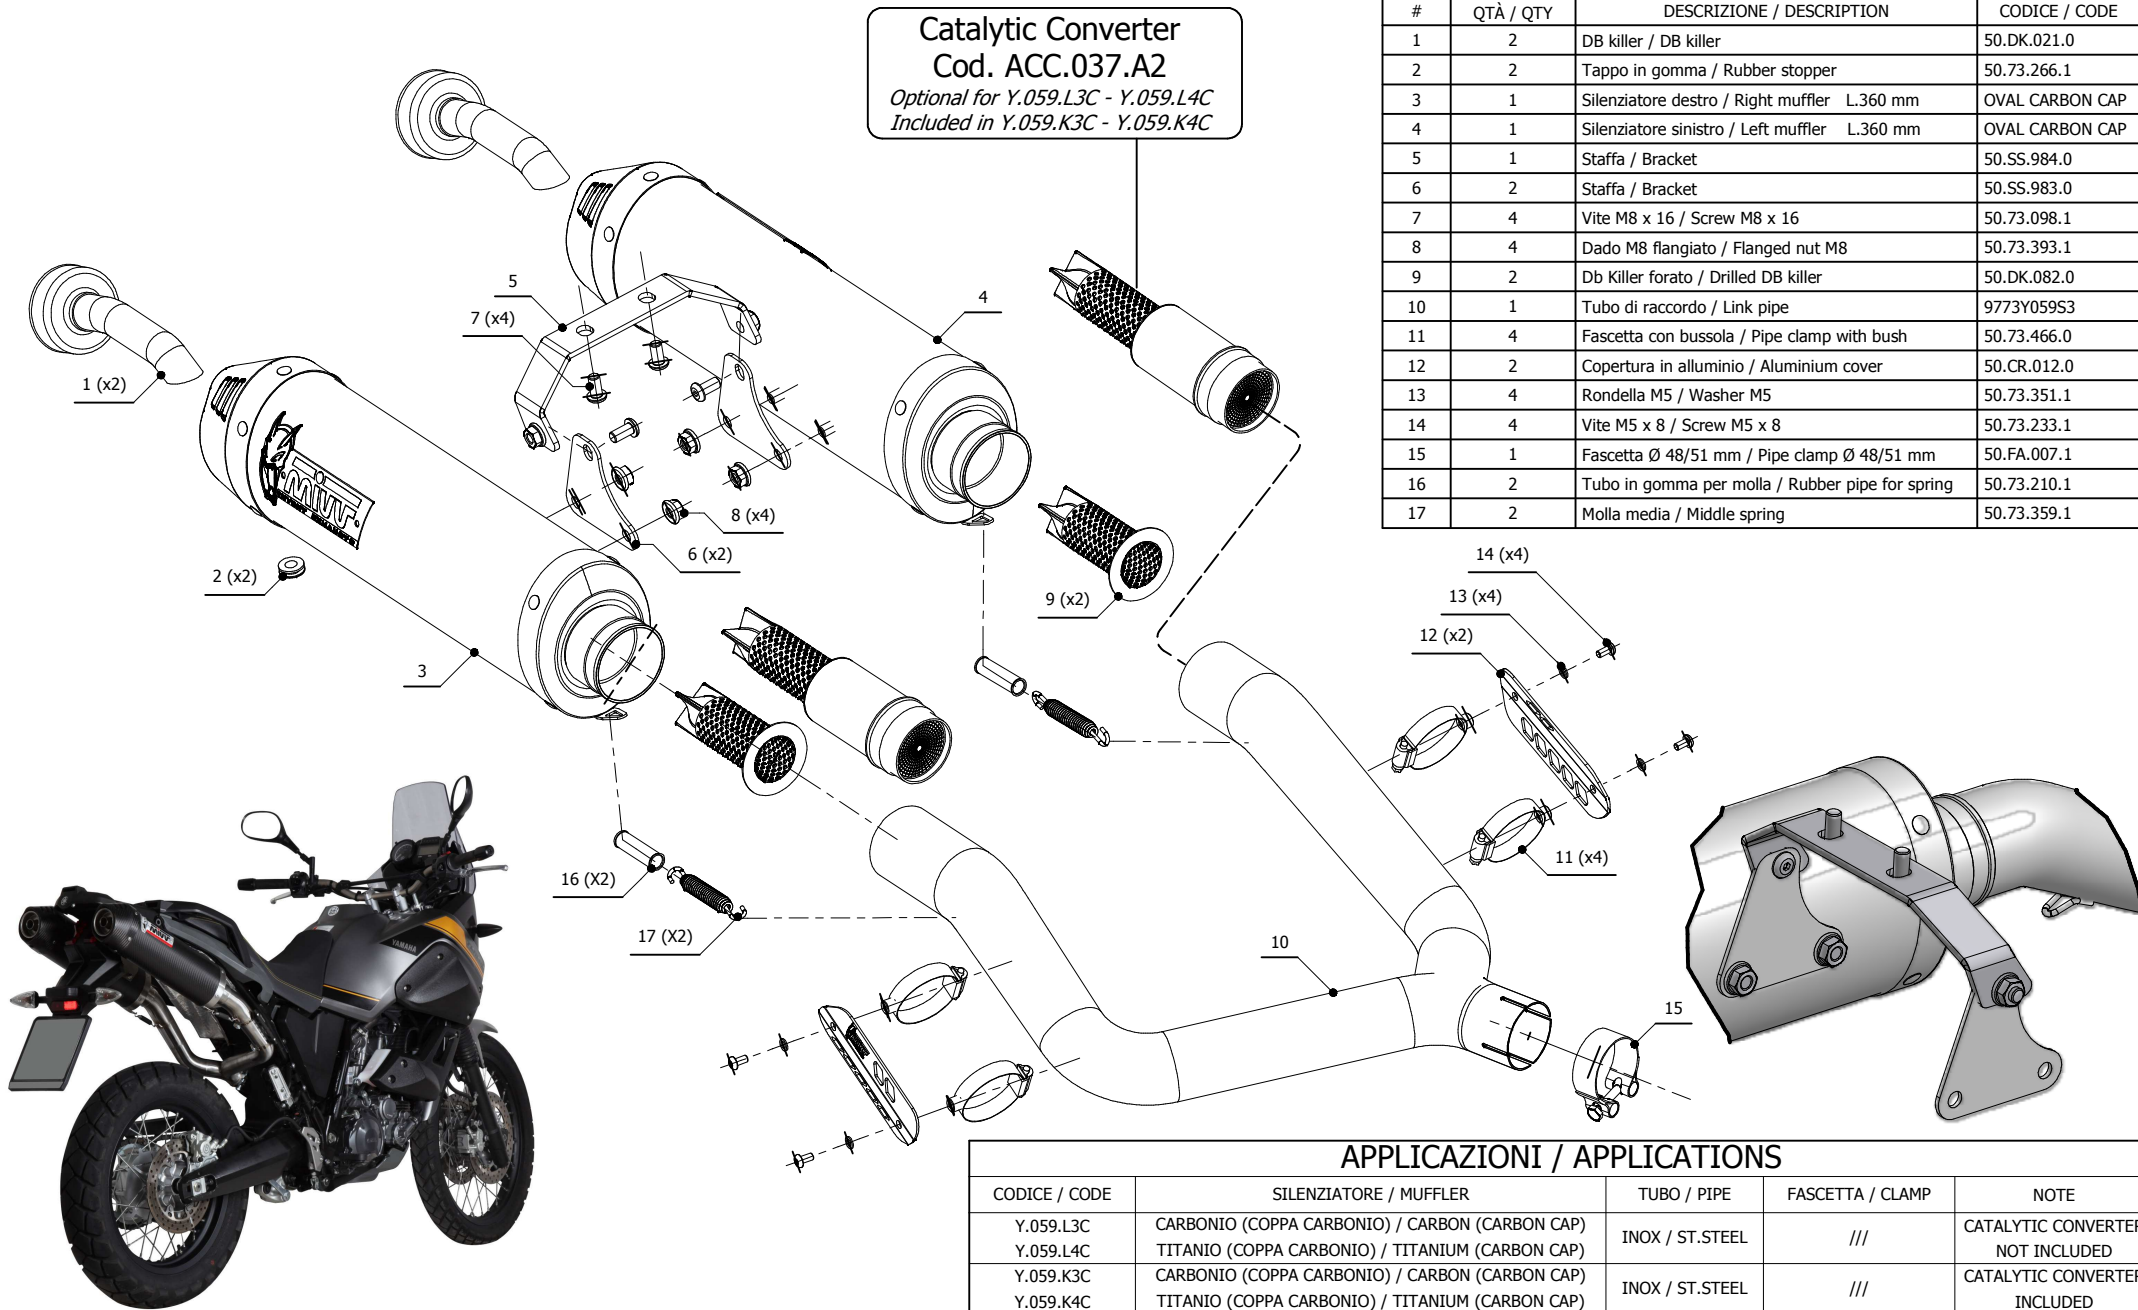

MODEL YAMAHA XT 660 Z TENERE'

YEAR 2008 - 2016

LINE SLIP ON

MUFFLER OVAL CARBON CAP

SCHEMATIC

**Catalytic Converter**  
**Cod. ACC.037.A2**  
*Optional for Y.059.L3C - Y.059.L4C*  
*Included in Y.059.K3C - Y.059.K4C*

ELENCO PARTI / PARTS LIST

#	QTÀ / QTY	DESCRIZIONE / DESCRIPTION	CODICE / CODE
1	2	DB killer / DB killer	50.DK.021.0
2	2	Tappo in gomma / Rubber stopper	50.73.266.1
3	1	Silenziatore destro / Right muffler L.360 mm	OVAL CARBON CAP
4	1	Silenziatore sinistro / Left muffler L.360 mm	OVAL CARBON CAP
5	1	Staffa / Bracket	50.SS.984.0
6	2	Staffa / Bracket	50.SS.983.0
7	4	Vite M8 x 16 / Screw M8 x 16	50.73.098.1
8	4	Dado M8 flangiato / Flanged nut M8	50.73.393.1
9	2	Db Killer forato / Drilled DB killer	50.DK.082.0
10	1	Tubo di raccordo / Link pipe	9773Y059S3
11	4	Fascetta con bussola / Pipe clamp with bush	50.73.466.0
12	2	Copertura in alluminio / Aluminium cover	50.CR.012.0
13	4	Rondella M5 / Washer M5	50.73.351.1
14	4	Vite M5 x 8 / Screw M5 x 8	50.73.233.1
15	1	Fascetta Ø 48/51 mm / Pipe clamp Ø 48/51 mm	50.FA.007.1
16	2	Tubo in gomma per molla / Rubber pipe for spring	50.73.210.1
17	2	Molla media / Middle spring	50.73.359.1

APPLICAZIONI / APPLICATIONS

CODICE / CODE	SILENZIATORE / MUFFLER	TUBO / PIPE	FASCETTA / CLAMP	NOTE
Y.059.L3C	CARBONIO (COPPA CARBONIO) / CARBON (CARBON CAP)	INOX / ST.STEEL	///	CATALYTIC CONVERTER NOT INCLUDED
Y.059.L4C	TITANIO (COPPA CARBONIO) / TITANIUM (CARBON CAP)	INOX / ST.STEEL	///	CATALYTIC CONVERTER NOT INCLUDED
Y.059.K3C	CARBONIO (COPPA CARBONIO) / CARBON (CARBON CAP)	INOX / ST.STEEL	///	CATALYTIC CONVERTER INCLUDED
Y.059.K4C	TITANIO (COPPA CARBONIO) / TITANIUM (CARBON CAP)	INOX / ST.STEEL	///	CATALYTIC CONVERTER INCLUDED