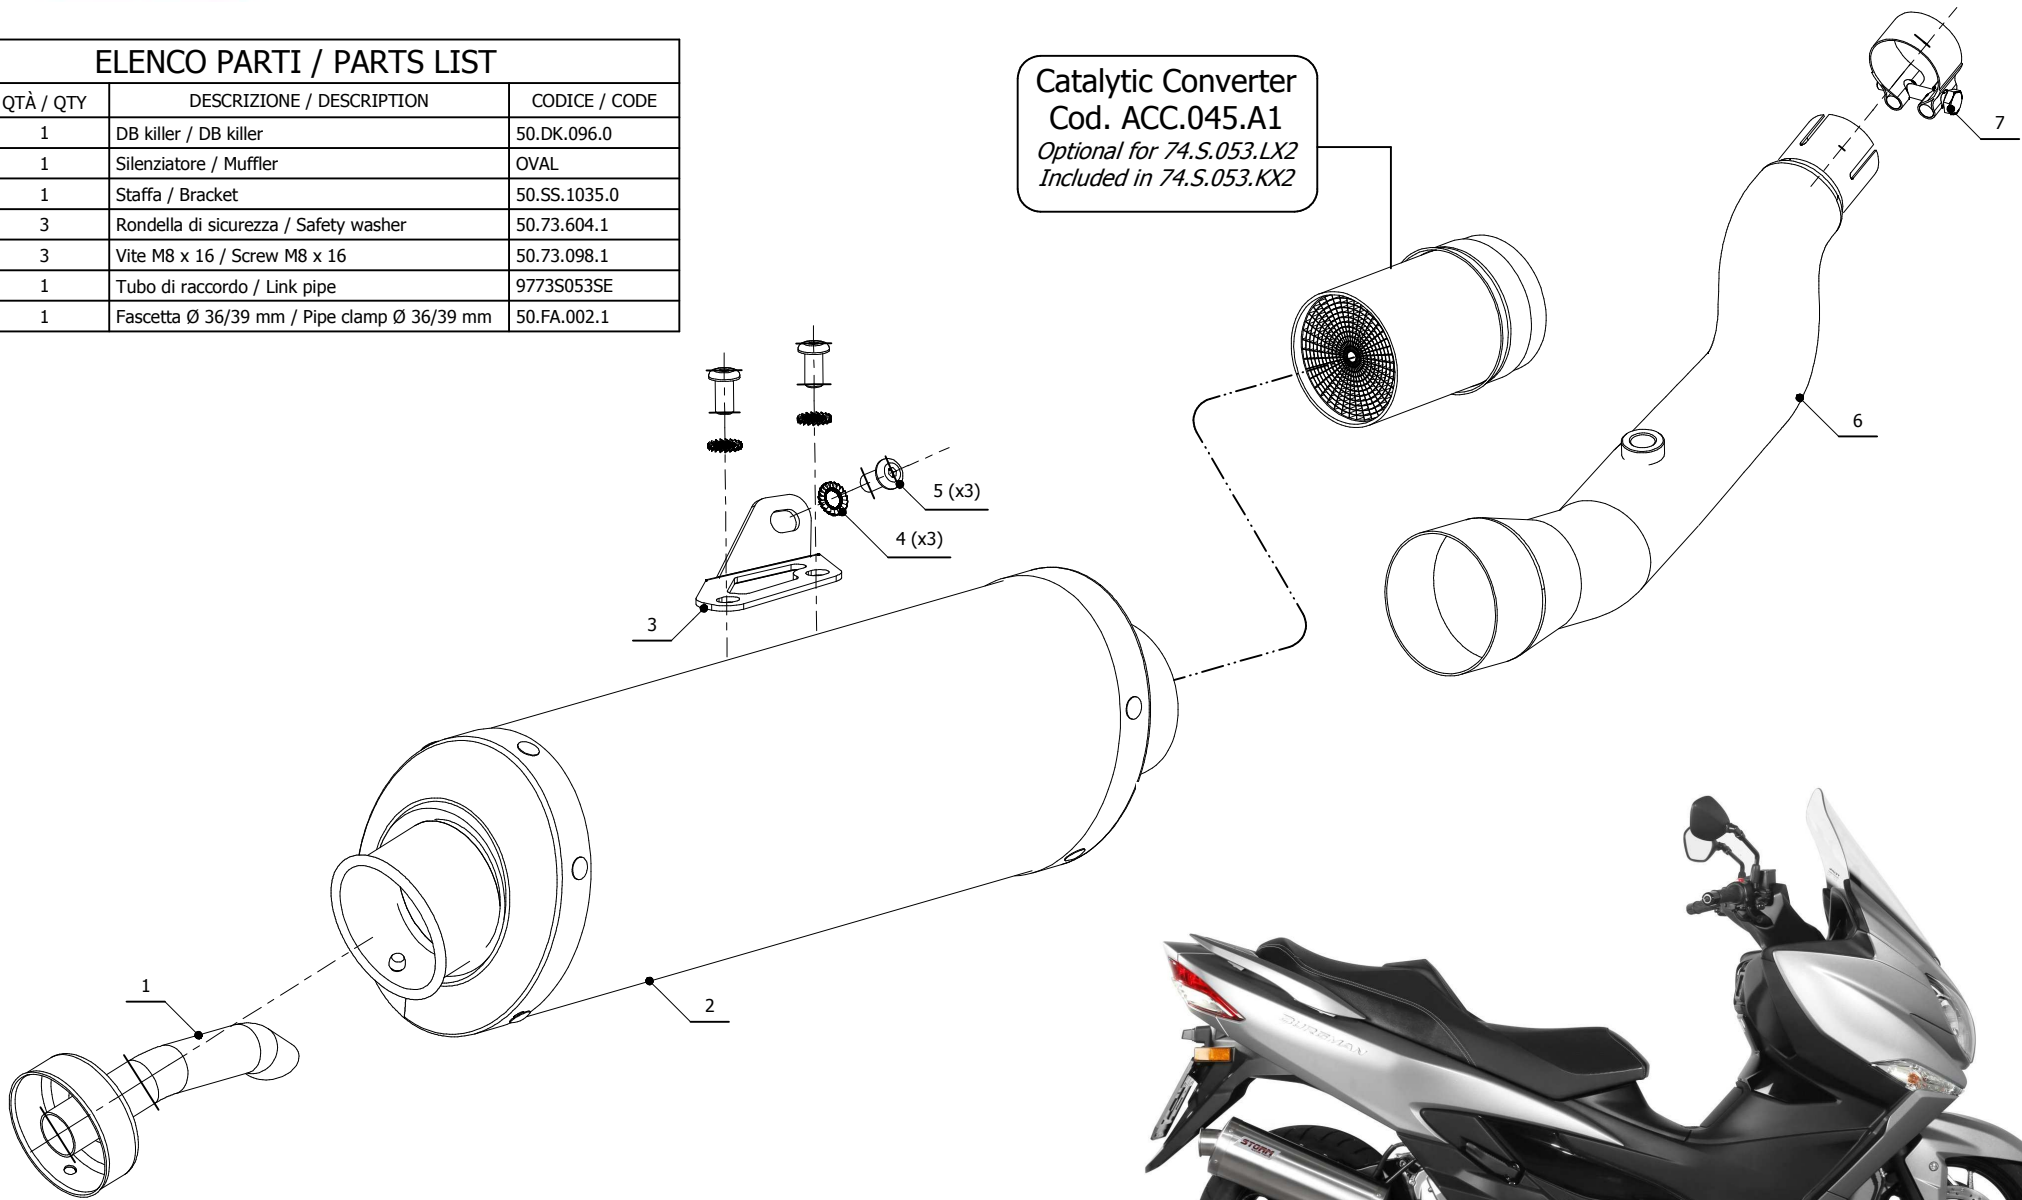

ELENCO PARTI / PARTS LIST

#	QTÀ / QTY	DESCRIZIONE / DESCRIPTION	CODICE / CODE
1	1	DB killer / DB killer	50.DK.096.0
2	1	Silenziatore / Muffler	OVAL
3	1	Staffa / Bracket	50.SS.1035.0
4	3	Rondella di sicurezza / Safety washer	50.73.604.1
5	3	Vite M8 x 16 / Screw M8 x 16	50.73.098.1
6	1	Tubo di raccordo / Link pipe	9773S053SE
7	1	Fascetta Ø 36/39 mm / Pipe clamp Ø 36/39 mm	50.FA.002.1

Catalytic Converter
Cod. ACC.045.A1
Optional for 74.S.053.LX2
Included in 74.S.053.KX2

APPLICAZIONI / APPLICATIONS

CODICE / CODE	TUBO / PIPE	SILENZIATORE / MUFFLER	NOTE
74.S.053.LX2	INOX / ST.STEEL	INOX / ST.STEEL	CATALYTIC CONVERTER NOT INCLUDED
74.S.053.KX2	INOX / ST.STEEL	INOX / ST.STEEL	CATALYTIC CONVERTER INCLUDED