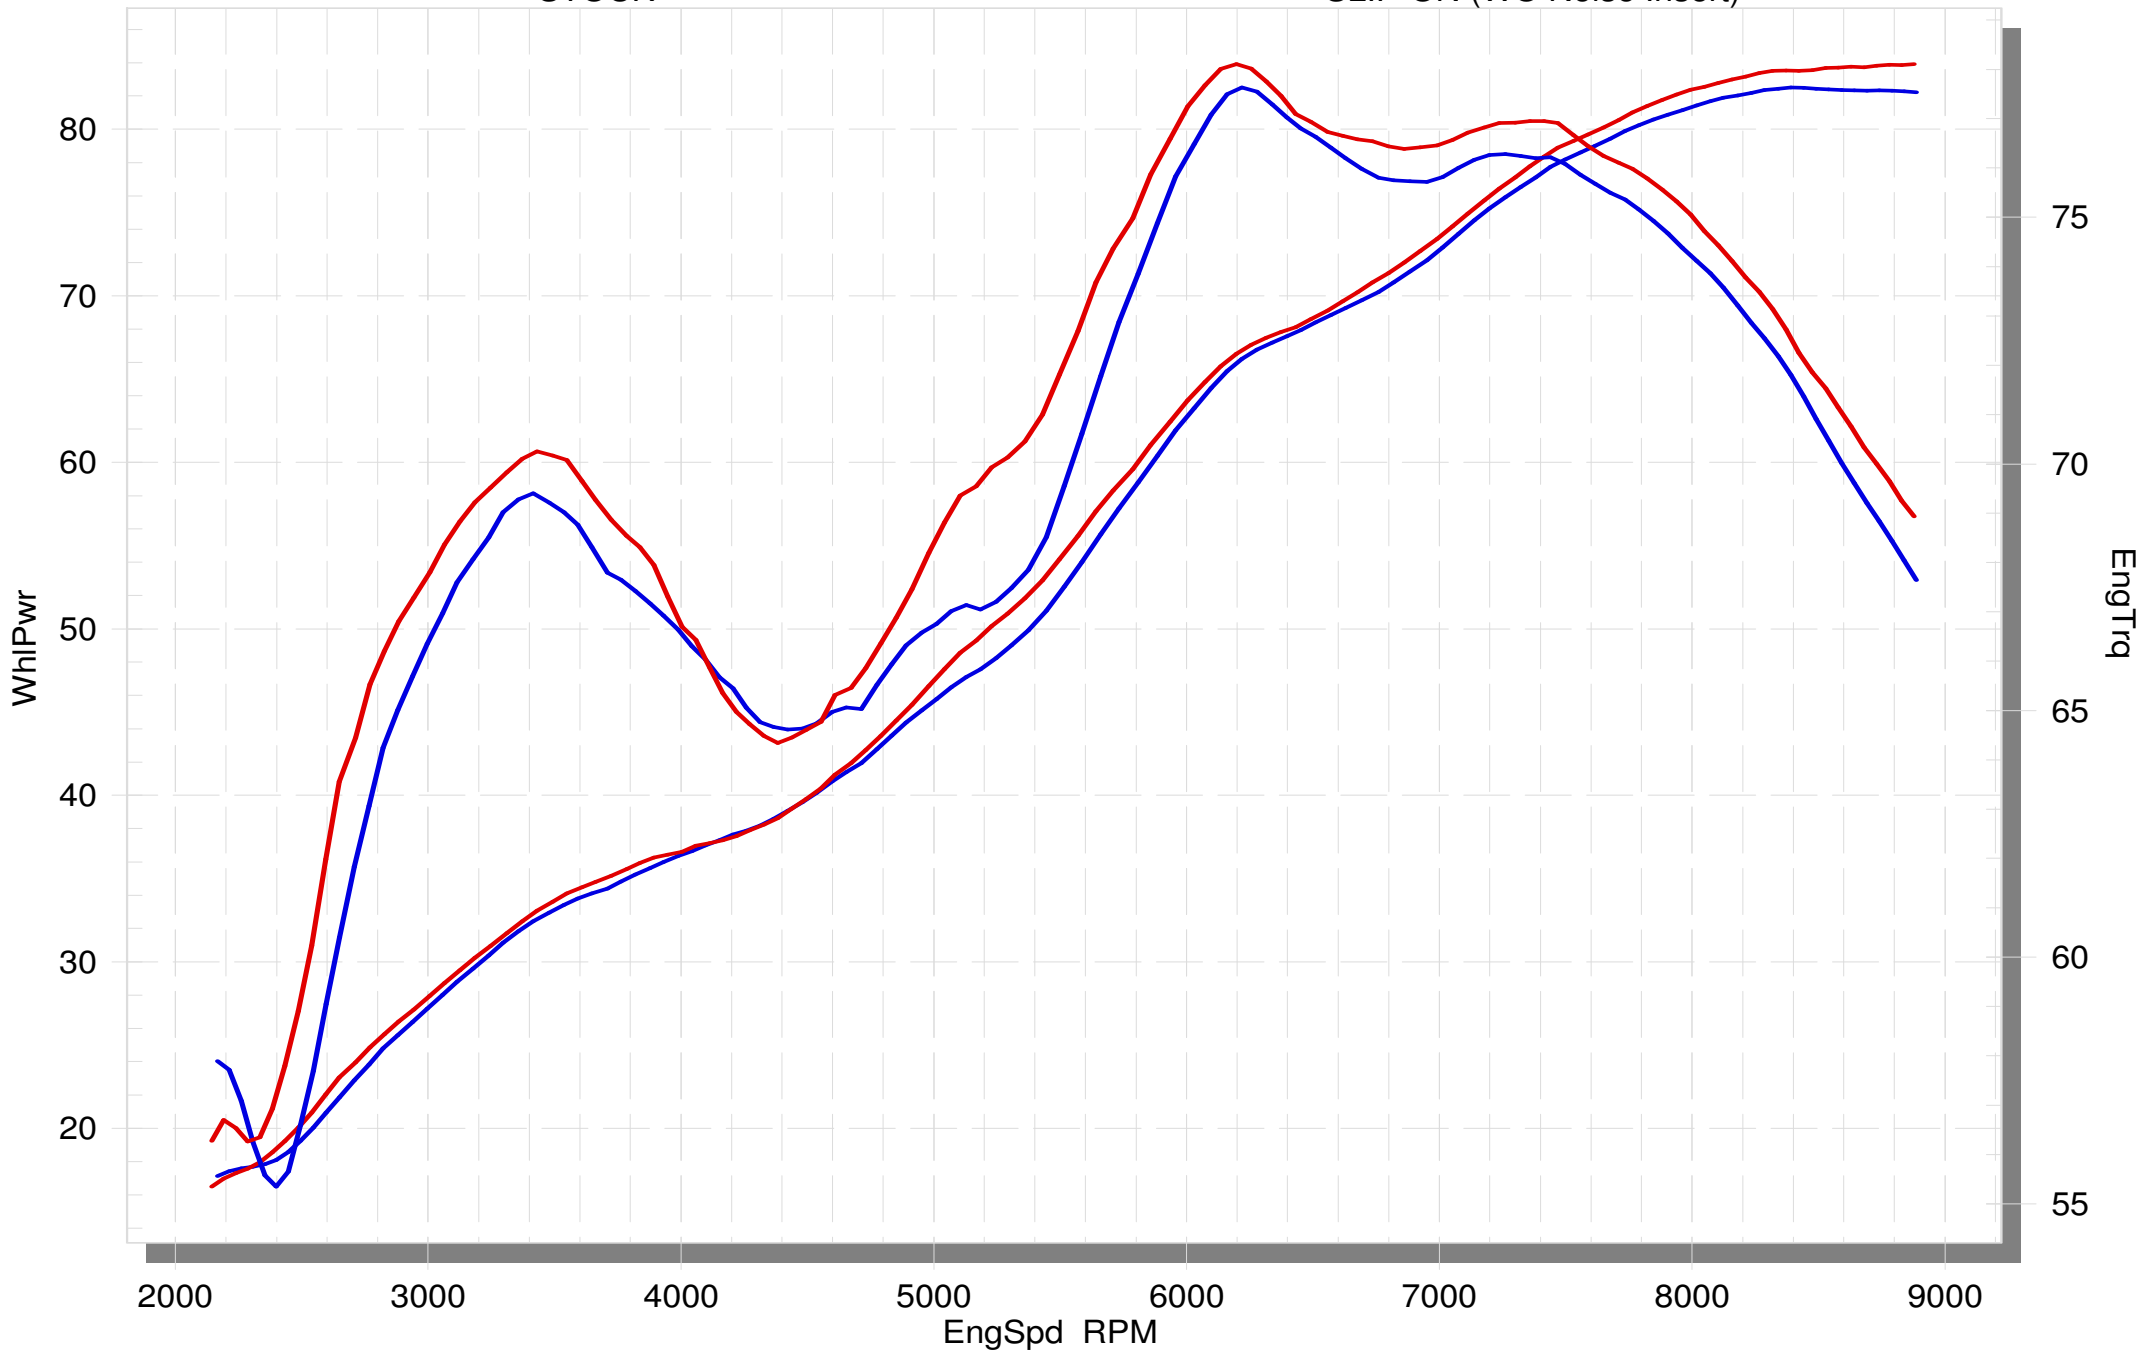

BMW F 800 GT

STOCK

SLIP-ON (WO Noise Insert)

BMW F 800 GT