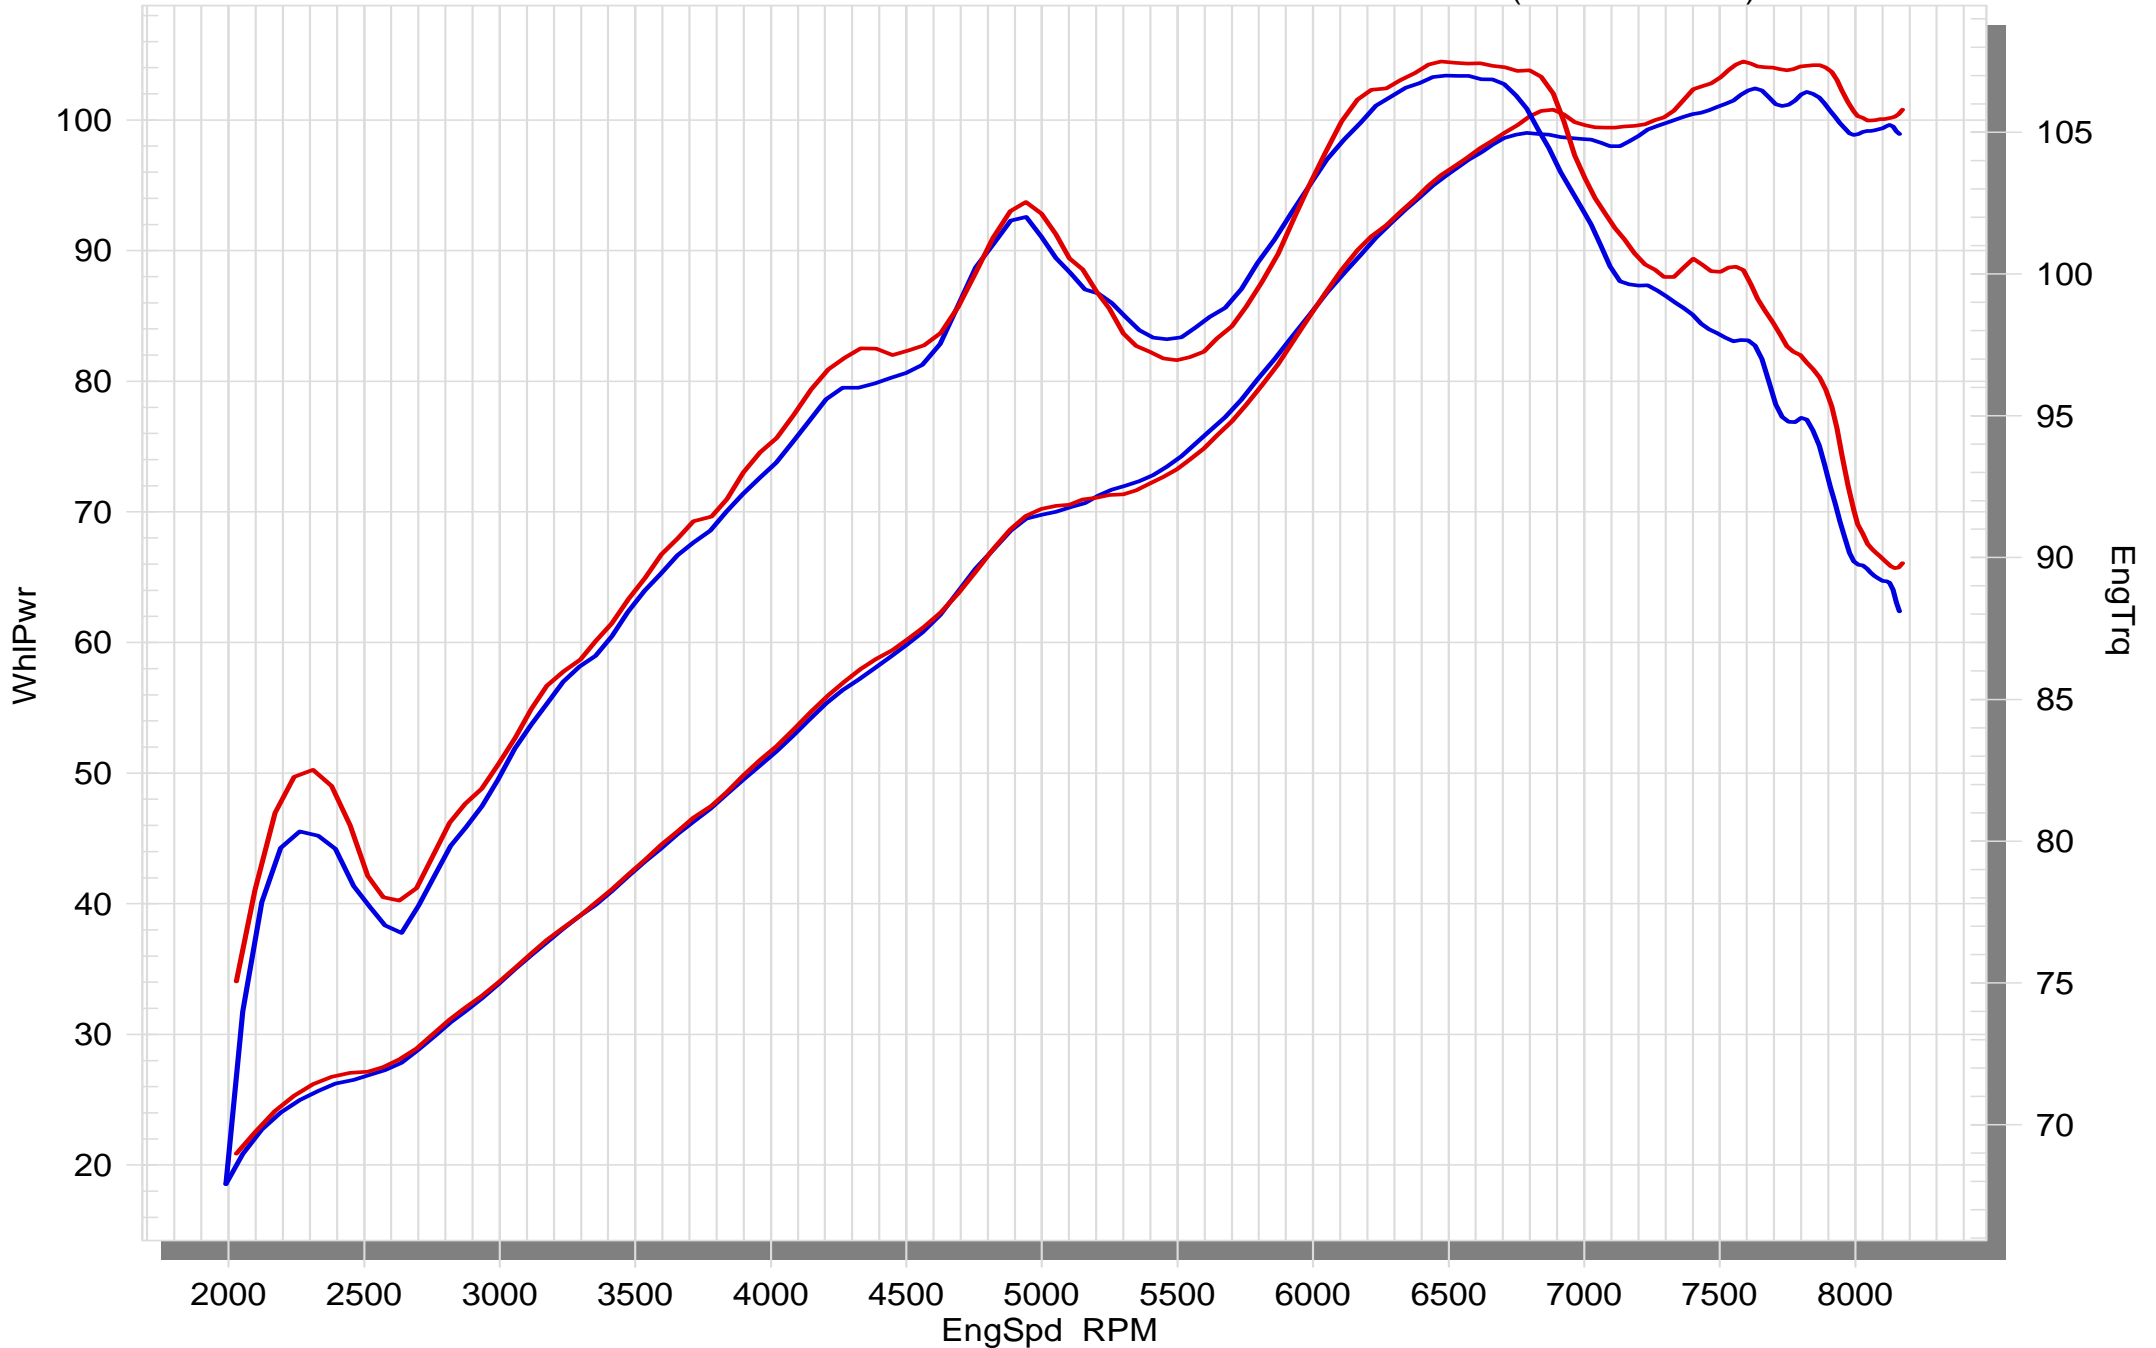

BMW R nineT

 STOCK

 SLIP-ON Low (W Noise Insert)

BMW R nineT

STOCK

SLIP-ON Low (WO Noise Insert)