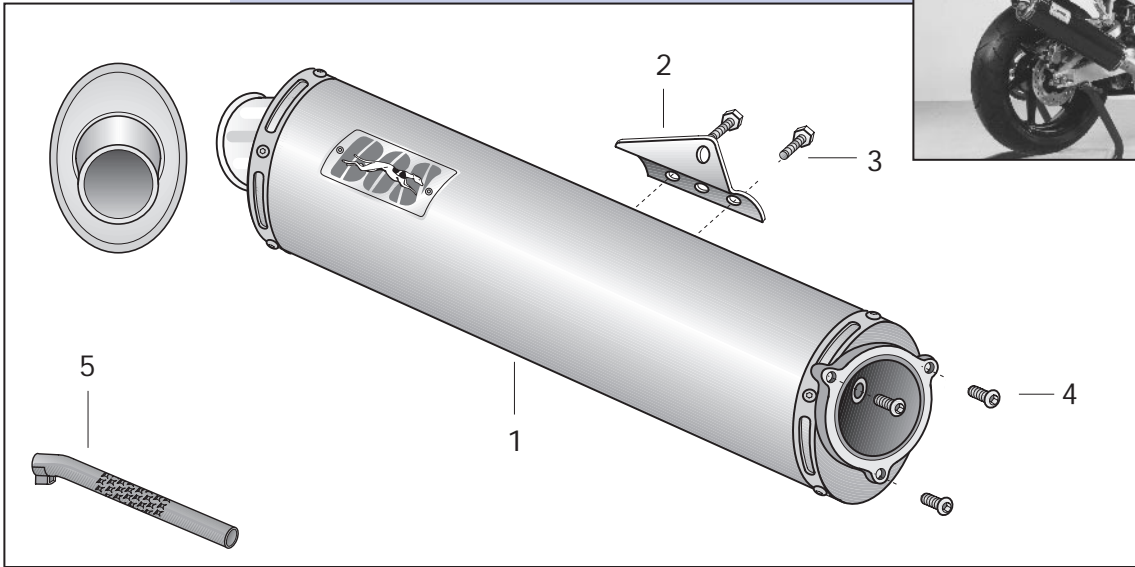

HONDA

CBR 900 R

SCREW-ON OVAL 98 AND UP

Motorcode
SC33
98 and up

PARTS

Pos	Qty	Description	Aluminium	Carbon	Titanium
1	1	Muffler sport	299052	299053	299033
	1	Muffler appr.	299178	299179	299180
2	1	Mounting bracket	227017	←	←
3	2	Bolt M6X20	408032	←	←
4	3	Bolt M8X16	408053	←	←
5	1	dB eater (sport)	241001	←	←

ORDER NUMBER

- 1310298A - Alu sport
- 1310298C - Carbon sport
- 1310298T - Titanium sport

- 1310298B - Alu approved
- 1310298D - Carbon approved
- 1310298U - Titanium approved

Weight original; 3,8 kg, Bos; 2,6 kg
Noiselevel at 5250 rpm of orig.; 91 db(a), Bos; 92-95 db(a)