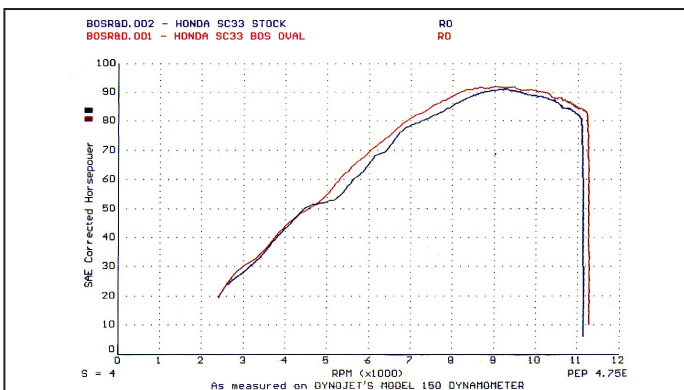

HONDA

CBR 900 R

SCREW-ON OVAL 98 AND UP

Motorcode
SC33
98 and up

PARTS

Pos	Qty	Description	Aluminium	Carbon	Titanium
1	1	Muffler sport	299052	299053	299033
	1	Muffler appr.	299178	299179	299180
2	1	Mounting bracket	227017	←	←
3	2	Bolt M6X20	408032	←	←
4	3	Bolt M8X16	408053	←	←
5	1	dB eater (sport)	241001	←	←

ORDER NUMBER

- 1310298A - Alu sport
- 1310298C - Carbon sport
- 1310298T - Titanium sport

- 1310298B - Alu approved
- 1310298D - Carbon approved
- 1310298U - Titanium approved

Weight original; 3,8 kg, Bos; 2,6 kg
Noiselevel at 5250 rpm of orig.; 91 db(a), Bos; 92-95 db(a)