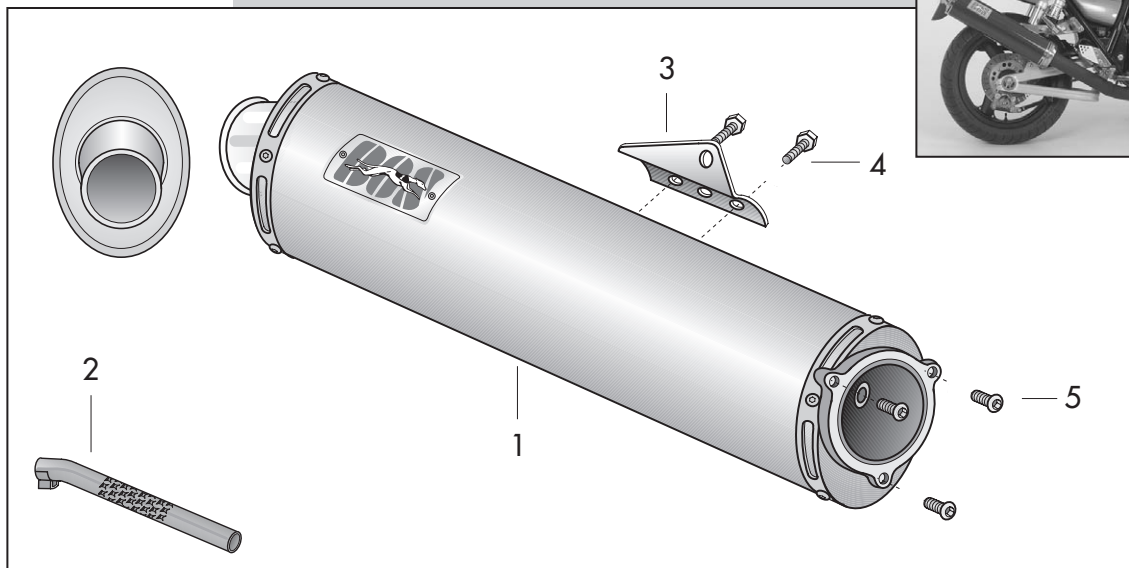

KAWASAKI

ZRX 1100

SCREW-ON OVAL

Motorcode

PARTS

Pos	Qty	Description	Aluminium	Carbon	Titanium
1	1	Muffler	299190	N/A	N/A
2	1	dB eater (sport)	241001		
Mounting kit:			280158		
3	1	Mounting bracket	227132		
4	2	Bolt M6X20	408032		
5	3	Bolt M8X16	408053		

ORDER NUMBER

9710611A - Alu

Weight original; 3,9 kg, Bos; 4,4 kg

Noiselevel at 5500 rpm of orig.; 93 db(a), Bos; 95-96 db(a)

TIPS