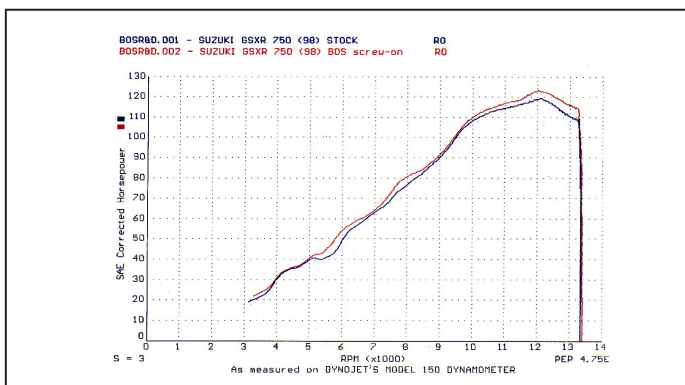

SUZUKI

GSX R 600/750 SRAD

SCREW-ON OVAL

Motorcode
JS1AD
AD111
GR7D

PARTS

Pos	Qty	Description	Aluminium	Carbon	Titanium
1	1	Muffler sport	299052	299053	299033
	1	Muffler appr.	299178	299179	299180
2	1	Mounting bracket	227038	←	←
3	2	Bolt M6X20	408032	←	←
4	3	Bolt M8X16	408053	←	←
5	1	dB eater	241001	←	←

ORDER NUMBER

1310596A - Alu sport
1310596C - Carbon sport
1310596T - Titanium sport

1310596B - Alu approved
1310596D - Carbon approved
1310596U - Titanium approved

Weight original; 3.3 kg, Bos; 2.8 kg
Noiselevel at 5500 rpm of orig.; 94 db(a), Bos; 95.5 db(a)

TIPS

Oval mufflers provide more groundclearance and less weight with "works" looks and performance of professional racingbikes.