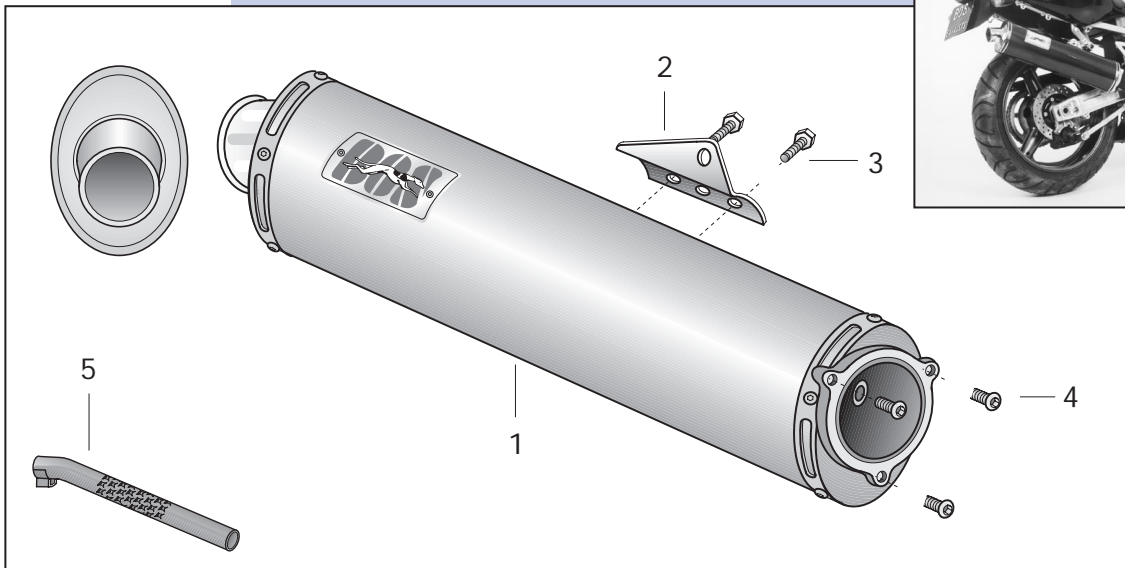

SUZUKI

GSX R 600/750 SRAD

SCREW-ON OVAL

Motorcode
JS1AD
AD111
GR7D

PARTS

Pos	Qty	Description	Aluminium	Carbon	Titanium
1	1	Muffler sport	299052	299053	299033
	1	Muffler appr.	299178	299179	299180
2	1	Mounting bracket	227038	←	←
3	2	Bolt M6X20	408032	←	←
4	3	Bolt M8X16	408053	←	←
5	1	dB eater	241001	←	←

ORDER NUMBER

1310596A - Alu sport
1310596C - Carbon sport
1310596T - Titanium sport

1310596B - Alu approved
1310596D - Carbon approved
1310596U - Titanium approved

Weight original; 3.3 kg, Bos; 2.8 kg
Noiselevel at 5500 rpm of orig.; 94 db(a), Bos; 95.5 db(a)

TIPS

Oval mufflers provide more groundclearance and less weight with "works" looks and performance of professional racingbikes.