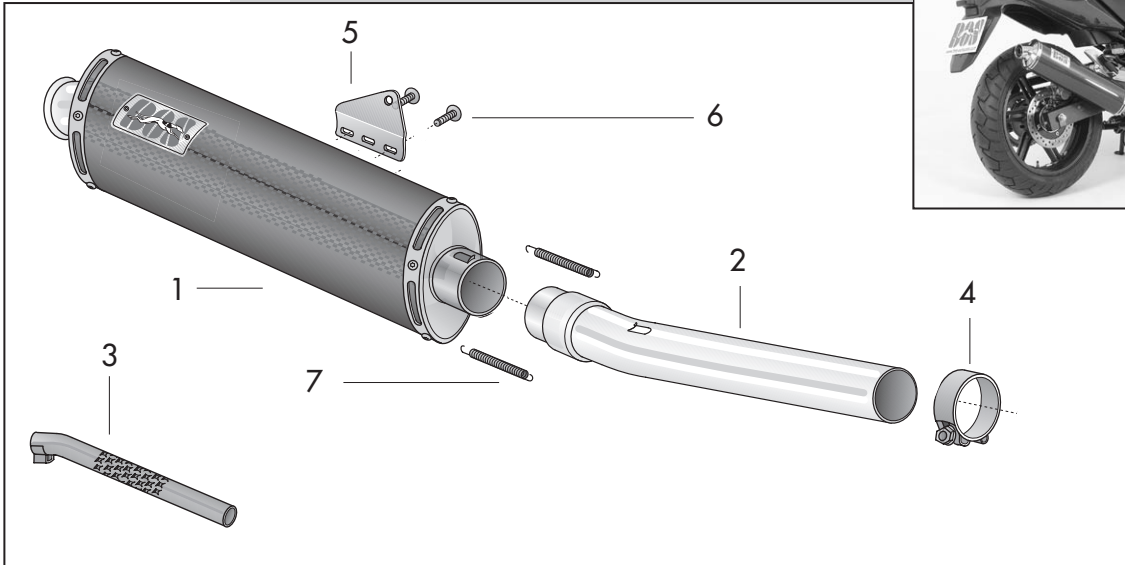

HONDA

CBF 500 / 600

SLIP-ON OVAL

Motorcode

PARTS

Pos	Qty	Description	Aluminium	Carbon	Titanium
1	1	Muffler	299148	299150	N/A
2	1	Adapter	298068	←	
3	1	dB eater	241001	←	
Mounting kit:			280046	←	
4	1	Clamp 46	290046	←	
5	1	Mounting bracket	227066	←	
6	2	Bolt M6X16	408078	←	
7	2	Spring	405001	←	

ORDER NUMBER

0410206 A - Alu

0410206 C - Carbon

Weight original; 4,6 kg, Bos; 3,2 kg

Noiselevel at 5.250 rpm of orig.; measured 87,5 specified 90 db(a), Bos; 92,5 db(a)

TIPS