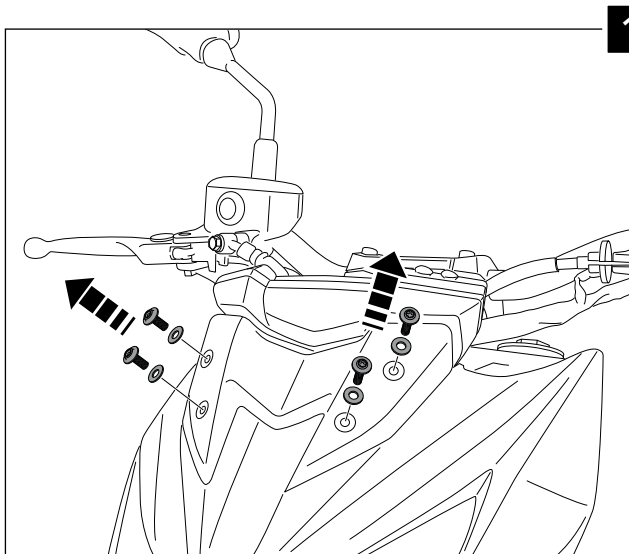

CARENABRÍS ADAPTABLE A - WINDSHIELD ADAPTABLE TO KAWASAKI Z800 '13 - '14'

Ref.: 6401

ID.	DESCRIPCIÓN	DESCRIPTION	QTY.
1	 Carenabrís	Windshield	1
2	 Tornillo especial M5x13 + rosca interior M5x8	Special screw M5x13 + interior thread M5x8	4
3	 Arandela nylon M5x1	M5x1 nylon washer	4
4	 Arandela de goma Ø ext. 15 x Ø int. 5x4	Ø outer 15 x Ø inner 5x4 rubber washer	4