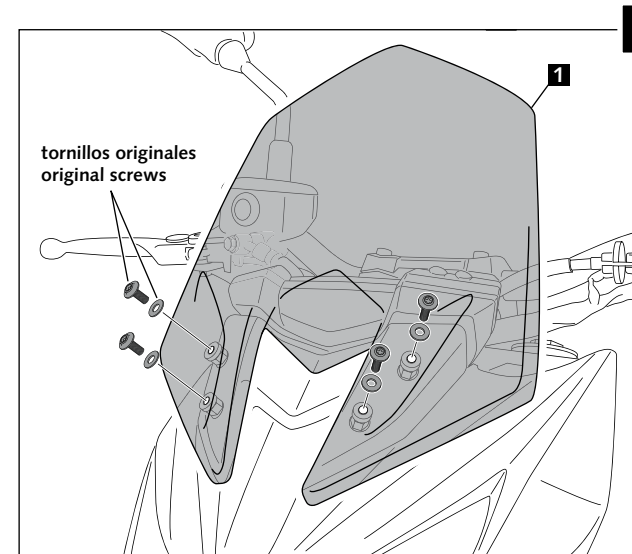

CARENABRÍS ADAPTABLE A - WINDSHIELD ADAPTABLE TO KAWASAKI Z800 '13 - '14'

Ref.: 6401

ID.	DESCRIPCIÓN	DESCRIPTION	QTY.
1	 Carenabrís	Windshield	1
2	 Tornillo especial M5x13 + rosca interior M5x8	Special screw M5x13 + interior thread M5x8	4
3	 Arandela nylon M5x1	M5x1 nylon washer	4
4	 Arandela de goma Ø ext. 15 x Ø int. 5x4	Ø outer 15 x Ø inner 5x4 rubber washer	4