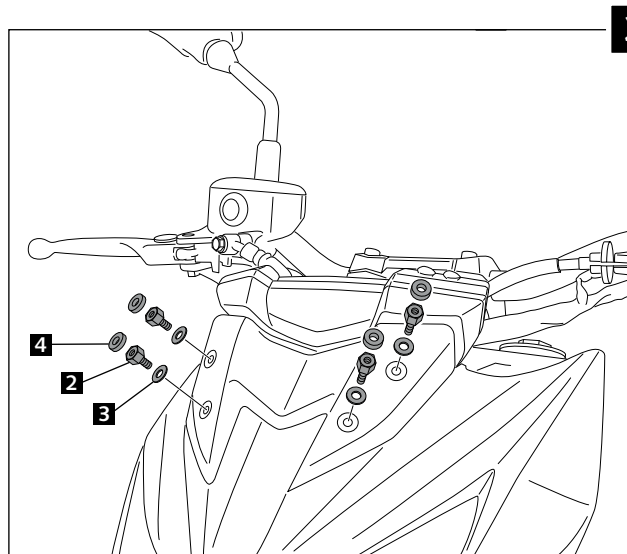

CARENABRÍS ADAPTABLE A - WINDSHIELD ADAPTABLE TO KAWASAKI Z800 '13 - '14'

Ref.: 6401

ID.	DESCRIPCIÓN	DESCRIPTION	QTY.
1	 Carenabrís	Windshield	1
2	 Tornillo especial M5x13 + rosca interior M5x8	Special screw M5x13 + interior thread M5x8	4
3	 Arandela nylon M5x1	M5x1 nylon washer	4
4	 Arandela de goma Ø ext. 15 x Ø int. 5x4	Ø outer 15 x Ø inner 5x4 rubber washer	4