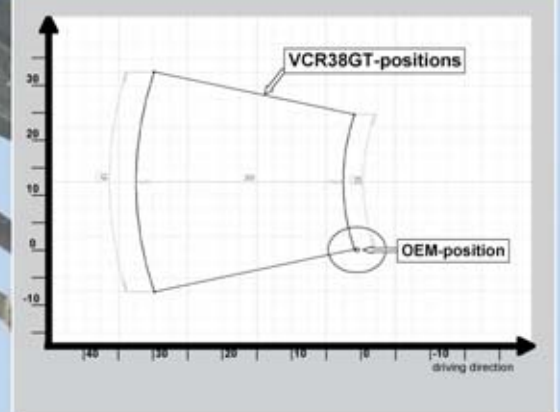

**vcr38.gt - D01-\***  
rearets ducati

vers. 002 / 07

gilles.tooling

**vcr38.gt.rearsets**

\* G = gold, B = black, GB = gold-black,  
BG = black-gold

## vcr38gt.features

- continuously adjustable
- standard and reverse shifting possible
- carbon heel protector
- no play, double ball-bearing gear and brake lever
- gear lever with rolling toe piece
- adjustable toe piece
- hard anodized color combinations
- **tuv-parts certificate**