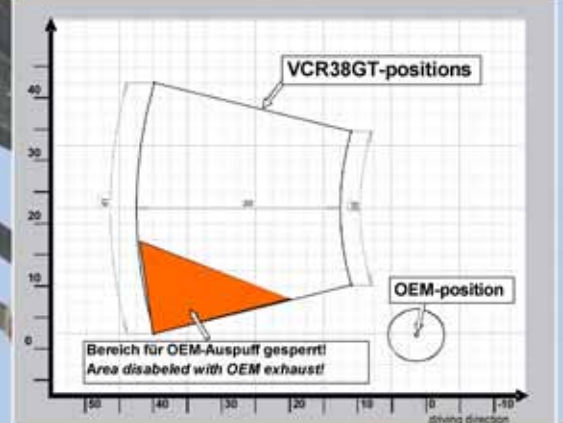

vcr38.gt - H03-*rearsets
honda

vers. 002 / 07

gilles.tooling

vcr38.gt.rearsets

* =G=gold, B=black, GB=gold-black, BG= black-gold

vcr38gt.features

- continuously adjustable
- standard and reverse shifting possible
- carbon heel protector
- no play, double ball-bearing gear and brake lever
- gear lever with rolling toe piece
- toe piece adjustable
- hard anodized color combinations
- TÜV-parts certificate