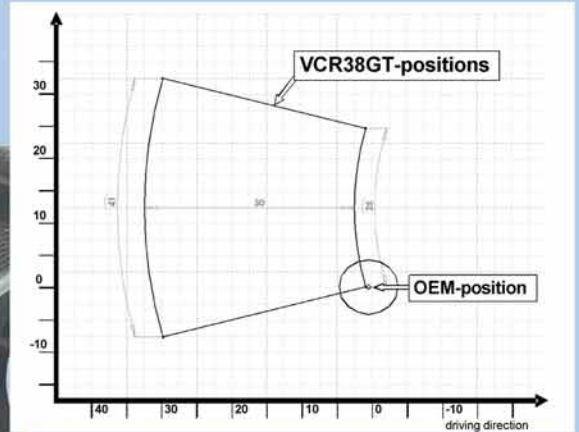

# vcr38.gt - K03-\*

rearsets kawasaki

vers. 002 / 07

gilles.tooling

vcr38gt.rearsets

\* = G=gold, B=black, GB=gold-black, BG= black-gold

## vcr38gt.features

- continuously adjustable
- standard and reverse shifting possible
- carbon heel protector
- no play, double ball-bearing gear and brake lever
- gear lever with rolling toe piece
- trittstück einstellbar
- hard anodized color combinations
- TÜV-parts certificate