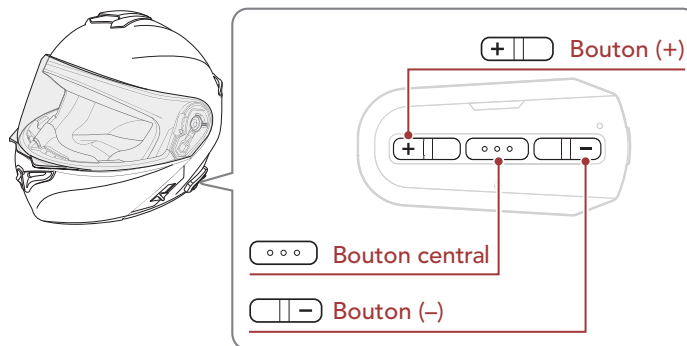

OUTRUSH R GUIDE DE DÉMARRAGE RAPIDE

Marche

Arrêt

Une version complète du Manuel d'utilisation peut être téléchargée depuis [Sena Utility App](#) ou [sena.com](#).

- [Sena Utility App](#)
  - Android : Google Play Store > [Sena Utility](#)
  - iOS : App Store > [Sena Utility](#)

FRENCH